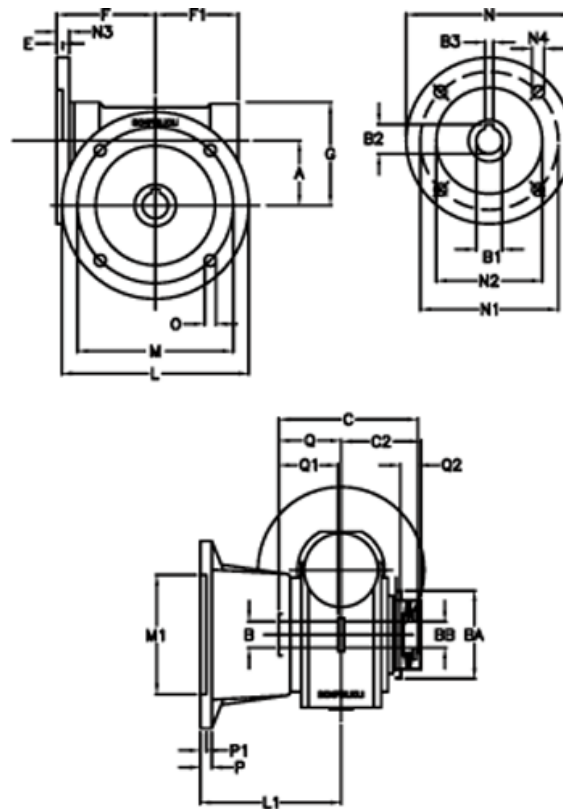

Article number: 390204906062236

Description: Worm Gear with Torque Limiter
VF 49-L2-FA-60 P63B5

Measures

a = 49.5	C2 = 64	m = 90	P = 12
B = 25	Description = VF 49FA-xx-63B5	M1 = 70	P1 = 10
B1 E7 = 11	E = 3	N = 140	Q = 51.0
B2 = 12.8	F = 70	N1 = 115	Q1 = 41
B3 H9 = 4	F1 = 63	N2 = 95	Q2 = 15
BA = 63	g = 80	N3 = 10.5	
BB H7 = 14	L = 125	N4 = 9.5	
C = 105	L1 = 115	O = 10.5	